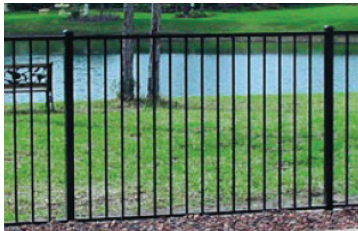

Amendola's Fence Company | MAINTENANCE FREE ORNAMENTAL ALUMINUM FENCE

6 Styles available for immediate shipment. 4', 4' arched, and 5' wide gates also in stock.
Other styles and colors available on special order.

Extruded ribbing on the inside adds reinforcement while keeping a sleek look on the outside.

RESIDENTIAL GRADE (SR) | SPECIFICATIONS

| | |
|-----------------|---|
| PICKETS: | .625sq. (Oceanview .75 sq.) |
| STRINGERS: | 1.00" x 1.06" x 1.00" (.062 wall thickness) |
| POSTS: | 2" x 2" x .060 wall thickness |
| GATE POST: | 2" x 2" x 0.125 wall thickness |
| PICKET SPACING: | 3 13/16" between pickets |
| SECTIONS: | 72" wide |
| ALLOY: | 6005-T5-35,000 psi |
| COATING: | TGIC Polyester Powder Coating Technology |

QUALITY | SPECIFICATIONS THAT MAKE THE GRADE | STYLES IN STOCK

| SAILWIND 48" BLACK |

| BAY-BREEZE 48" & 60" BLACK |

| OCEANVIEW 48" POOL CODE BLACK |

| WATERFRONT 48" BLACK |

| WATERFRONT 54" POOL CODE BLACK |