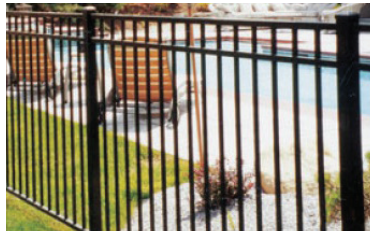

Amendola's Fence Company | MAINTENANCE FREE ORNAMENTAL ALUMINUM FENCE

6 Styles available for immediate shipment. 4', 4' arched, and 5' wide gates also in stock.
Other styles and colors available on special order.

QUALITY | SPECIFICATIONS THAT MAKE THE GRADE | STYLES IN STOCK

| SAILWIND 48" BLACK |

| BAY-BREEZE 48" & 60" BLACK |

| OCEANVIEW 48" POOL CODE BLACK |

| WATERFRONT 48" BLACK |

| WATERFRONT 54" POOL CODE BLACK |

| BAY-BREEZE DROP RAIL 54" POOL CODE BLACK |

| WATERFRONT 48"H |

| SAILWIND 48"H |

| BAY-BREEZE 48"H, 60"H & 72"H |

| OCEANVIEW 48"H POOL CODE |

| WATERFRONT DROP RAIL 54"H |

| BAY-BREEZE DROP RAIL 54"H |