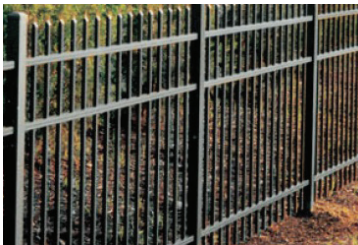

Amendola's Fence Company | MAINTENANCE FREE ORNAMENTAL ALUMINUM FENCE

6 Styles available for immediate shipment. 4', 4' arched, and 5' wide gates also in stock.
Other styles and colors available on special order.

Extruded ribbing on the inside adds reinforcement while keeping a sleek look on the outside.

RESIDENTIAL GRADE (SR) | SPECIFICATIONS

PICKETS:	.625sq. (Oceanview .75 sq.)
STRINGERS:	1.00" x 1.06" x 1.00" (.062 wall thickness)
POSTS:	2" x 2" x .060 wall thickness
GATE POST:	2" x 2" x 0.125 wall thickness
PICKET SPACING:	3 13/16" between pickets
SECTIONS:	72" wide
ALLOY:	6005-T5-35,000 psi
COATING:	TGIC Polyester Powder Coating Technology

QUALITY | SPECIFICATIONS THAT MAKE THE GRADE | STYLES IN STOCK

| SAILWIND 48" BLACK |