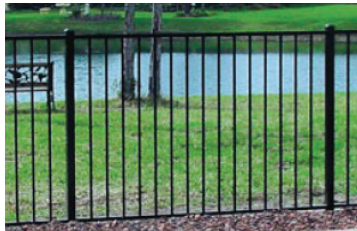

6 Styles available for immediate shipment. 4', 4' arched, and 5' wide gates also in stock.
Other styles and colors available on special order.

Extruded ribbing on the inside adds reinforcement while keeping a sleek look on the outside.

RESIDENTIAL GRADE (SR) | SPECIFICATIONS

PICKETS:	.625sq. (Oceanview .75 sq.)
STRINGERS:	1.00" x 1.06" x 1.00" (.062 wall thickness)
POSTS:	2" x 2" x .060 wall thickness
GATE POST:	2" x 2" x 0.125 wall thickness
PICKET SPACING:	3 13/16" between pickets
SECTIONS:	72" wide
ALLOY:	6005-T5-35,000 psi
COATING:	TGIC Polyester Powder Coating Technology

QUALITY | SPECIFICATIONS THAT MAKE THE GRADE | STYLES IN STOCK

| SAILWIND 48" BLACK |

| BAY BREEZE 48" & 60" BLACK |

| OCEANVIEW 48" POOL CODE BLACK |

| WATERFRONT 48" BLACK |

| WATERFRONT 54" POOL CODE BLACK |