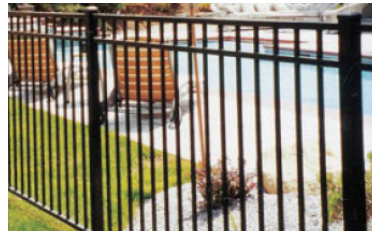

6 Styles available for immediate shipment. 4', 4' arched, and 5' wide gates also in stock.
Other styles and colors available on special order.

Extruded ribbing on the inside adds reinforcement while keeping a sleek look on the outside.

QUALITY | SPECIFICATIONS THAT MAKE THE GRADE | STYLES IN STOCK

| SAILWIND 48" BLACK |

| BAY BREEZE 48" & 60" BLACK |

| OCEANVIEW 48" POOL CODE BLACK |

| WATERFRONT 48" BLACK |

| WATERFRONT 54" POOL CODE BLACK |

| BAY BREEZE DROP RAIL 54" POOL CODE BLACK |

| WATERFRONT 48"H |

| SAILWIND 48"H |

| BAY BREEZE 48"H & 60"H |

| OCEANVIEW 48"H POOL CODE |

| WATERFRONT DROP RAIL 54"H |

| BAY BREEZE DROP RAIL 54"H |