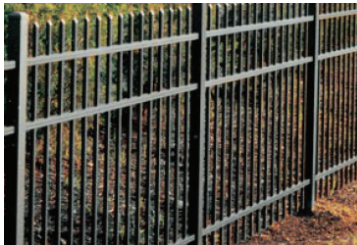

6 Styles available for immediate shipment. 4', 4' arched, and 5' wide gates also in stock.
Other styles and colors available on special order.

Extruded ribbing on the inside adds reinforcement while keeping a sleek look on the outside.

RESIDENTIAL GRADE (SR) | SPECIFICATIONS

PICKETS:	.625sq. (Oceanview .75 sq.)
STRINGERS:	1.00" x 1.06" x 1.00" (.062 wall thickness)
POSTS:	2" x 2" x .060 wall thickness
GATE POST:	2" x 2" x 0.125 wall thickness
PICKET SPACING:	3 13/16" between pickets
SECTIONS:	72" wide
ALLOY:	6005-T5-35,000 psi
COATING:	TGIC Polyester Powder Coating Technology

QUALITY | SPECIFICATIONS THAT MAKE THE GRADE | STYLES IN STOCK

| SAILWIND 48" BLACK |